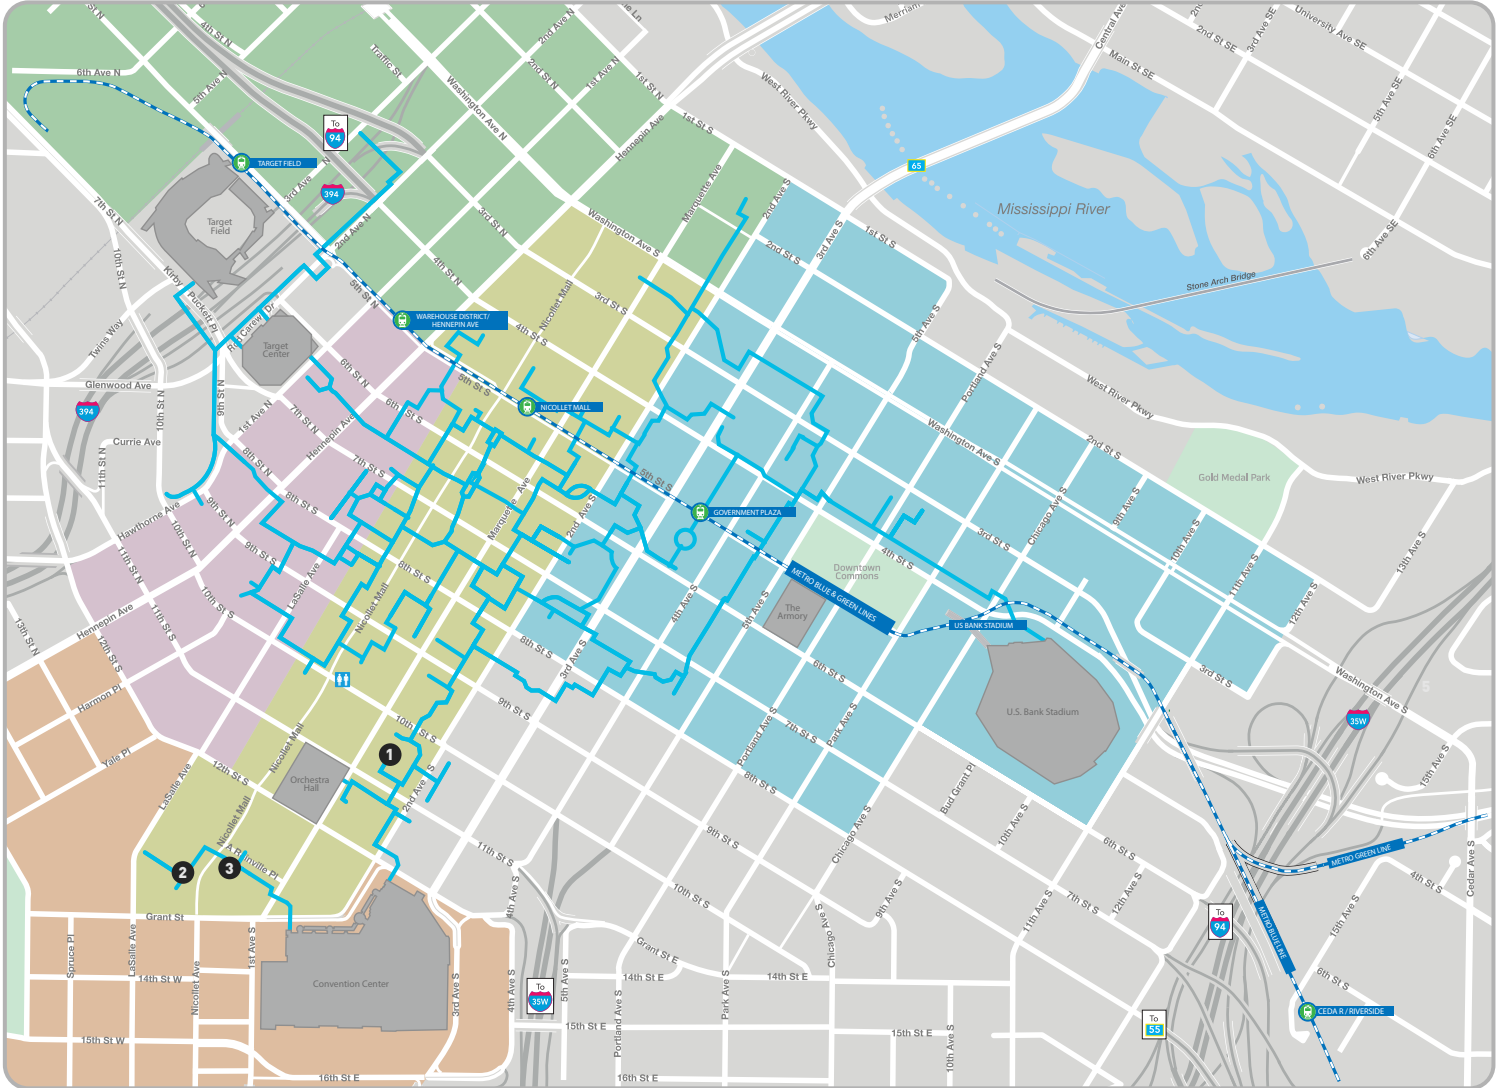

2022 ANNUAL CONVENTION

MARCH 22 - 24, 2022

MINNEAPOLIS CONVENTION CENTER

MINNEAPOLIS, MN

HOTELS

- 1 Hilton Minneapolis (HQ)
- 2 Hyatt Regency Minneapolis
- 3 Millennium Hotel Minneapolis

SINGLE/DOUBLE OCCUPANCY

- \$180.00
- \$184.00
- \$179.00

DISTANCE TO EVENT

- 2 Blocks
- 2 Blocks
- 1.5 Blocks

Rates are per room per night. A 14.025% state and city tax will be added to the room rate.. Taxes are subject to change. All hotels are within a 5 minute walk of the convention center and are located on the Skyway system.