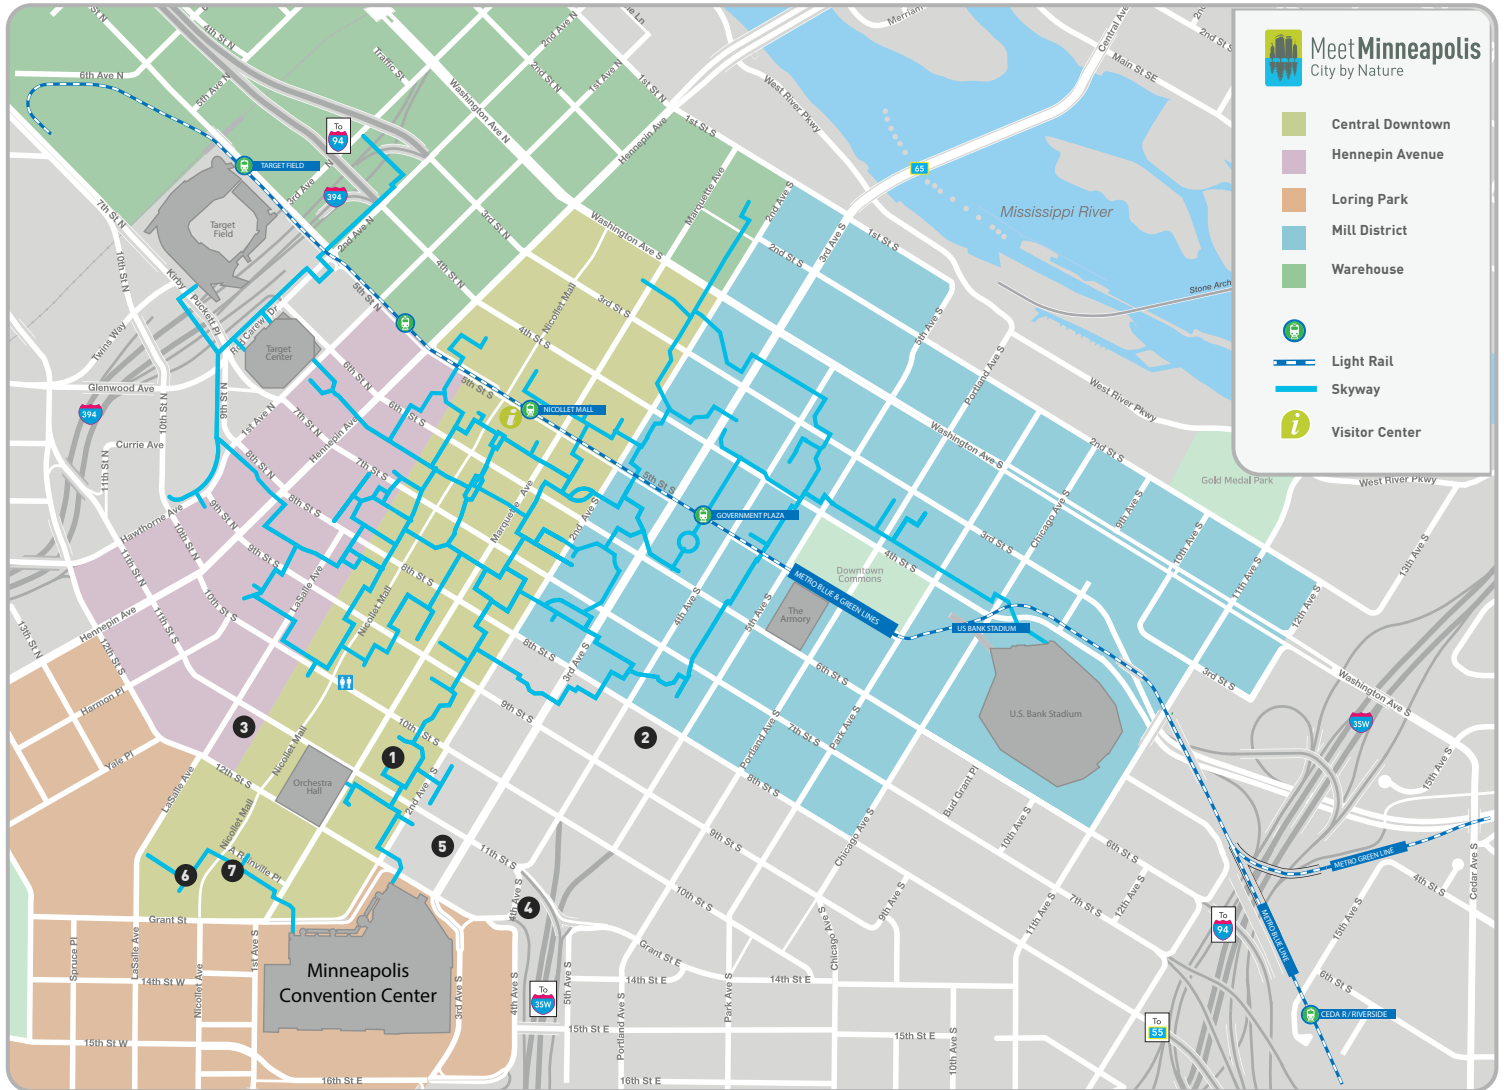

# PEAK 2023

Powered by Midwest Poultry Federation

APRIL 11- 13, 2023

MINNEAPOLIS CONVENTION CENTER

WHERE NORTH AMERICAN POULTRY CONNECTS  
APRIL 11 - 13, 2023 | MINNEAPOLIS

## HOTELS

		SINGLE/DOUBLE OCCUPANCY	DISTANCE TO EVENT
1	Hilton Minneapolis (HQ)	\$187.00	2 Blocks
2	Best Western Plus Normandy Inn	\$159.00	5 Blocks
3	DoubleTree Suites by Hilton	\$229.00	4.5 Blocks
4	Hilton Garden Inn Downtown	\$179.00	1.5 Blocks
5	Holiday Inn Express & Suites	\$178.00	0.5 Blocks
6	Hyatt Regency Minneapolis	\$189.00	2 Blocks
7	Millennium Hotel Minneapolis	\$182.00	1.5 Blocks

\*Rates are per room per night. A 14.025% state and city tax will be added to the room rate. Taxes are subject to change.

\*All hotels are within a 5-minute walk of the convention center.

Meet **Minneapolis**  
City by Nature